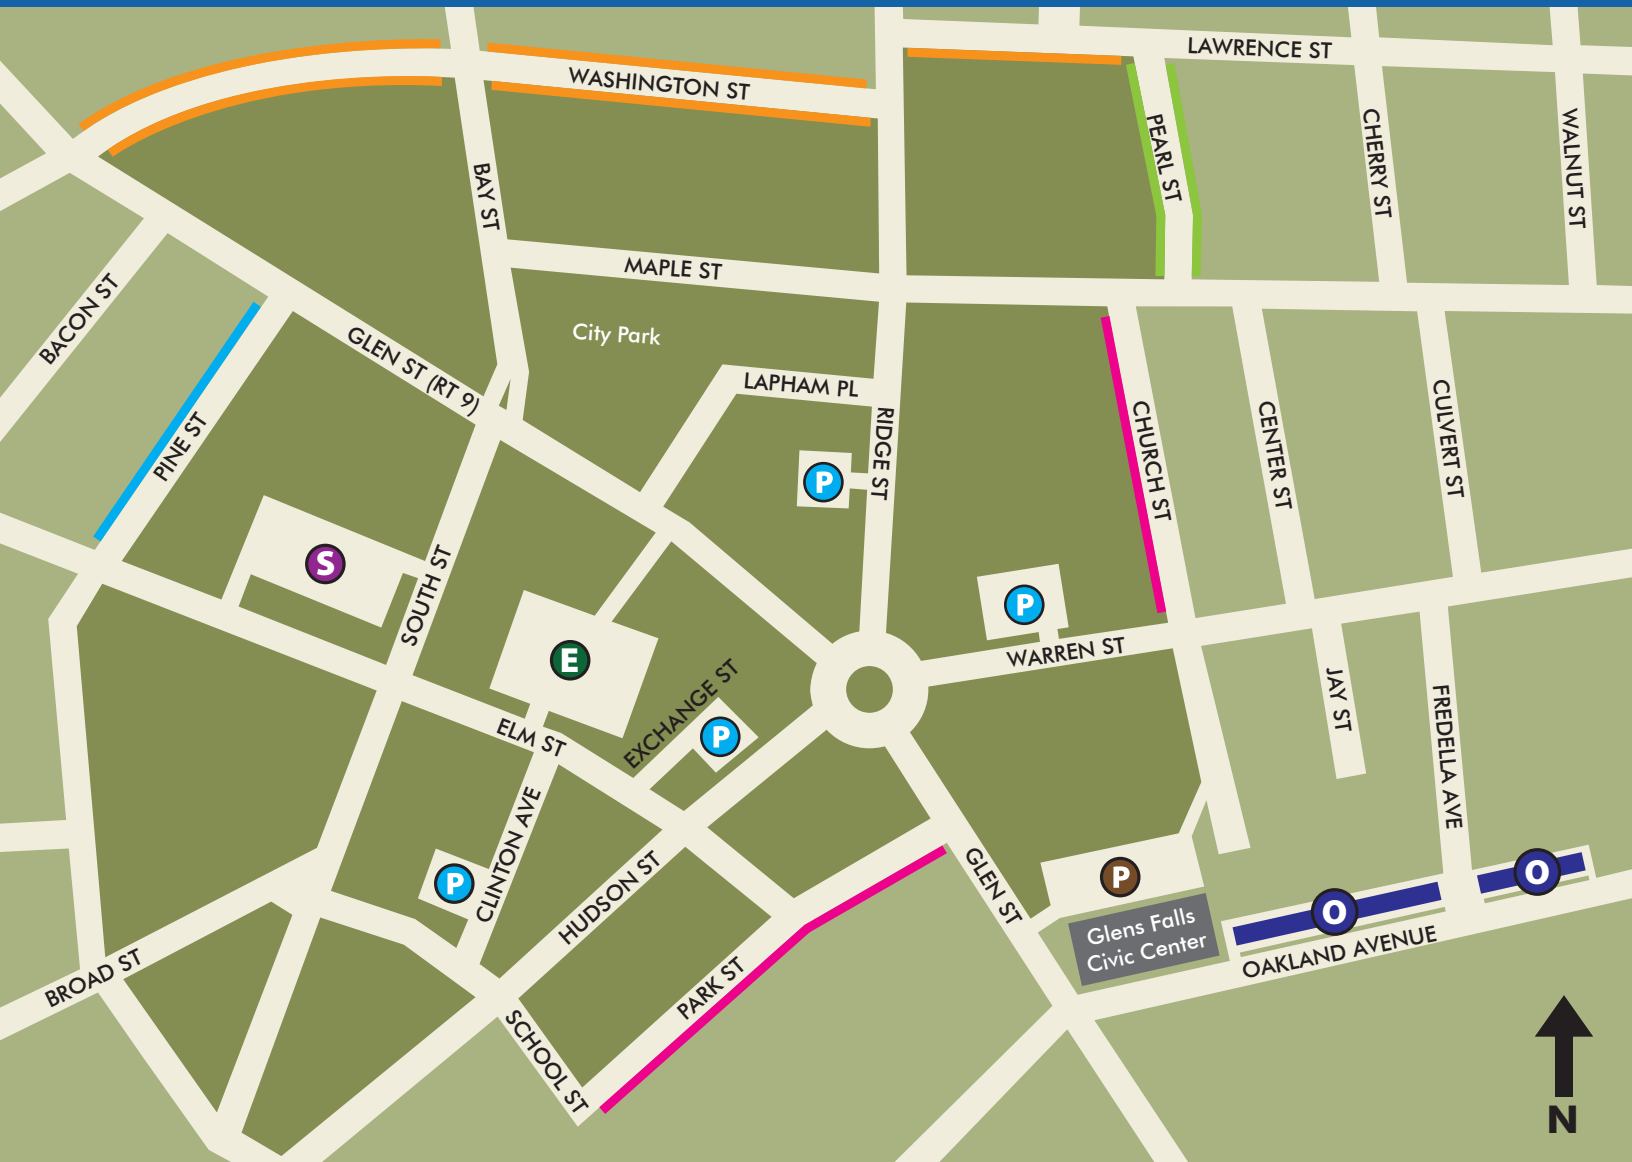

# City of Glens Falls Parking Map

## ON STREET PARKING

-  Glen Street Business District:  
2 Hour maximum within district  
for on-street parking 9am-6pm;  
unrestricted 6pm-2am
-  4 Hour Parking: 6am-6pm;  
unrestricted 6pm-2am
-  2 Hour Parking: 6am-6pm;  
unrestricted 6pm-2am
-  All day unrestricted parking
-  Permit parking only

## LOT PARKING

-  **Permit Parking:**  
Available for Exchange St., Ridge St., & Warren St. lots. For those without  
parking permits, a 3 hr. parking restriction is in place for:  
Exchange Street: 9am-6pm; unrestricted 6pm-9am  
Ridge Street: 9am-5pm; unrestricted 5pm-9pm  
Warren Street: 9am-5pm; unrestricted 5pm-9am
-  **Elm Street Municipal Parking:** 3 hour parking 9am-5pm;  
unrestricted 6pm-9am
-  **South Street Municipal Parking:** 2 hour parking 5am-1 pm,  
Saturdays only during Farmers Market Season; May-November.  
No other restrictions apply.
-  **Oakland Street:** unrestricted
-  **Municipal Parking:** 2 hour parking 9am-6pm; unrestricted 6pm-9am